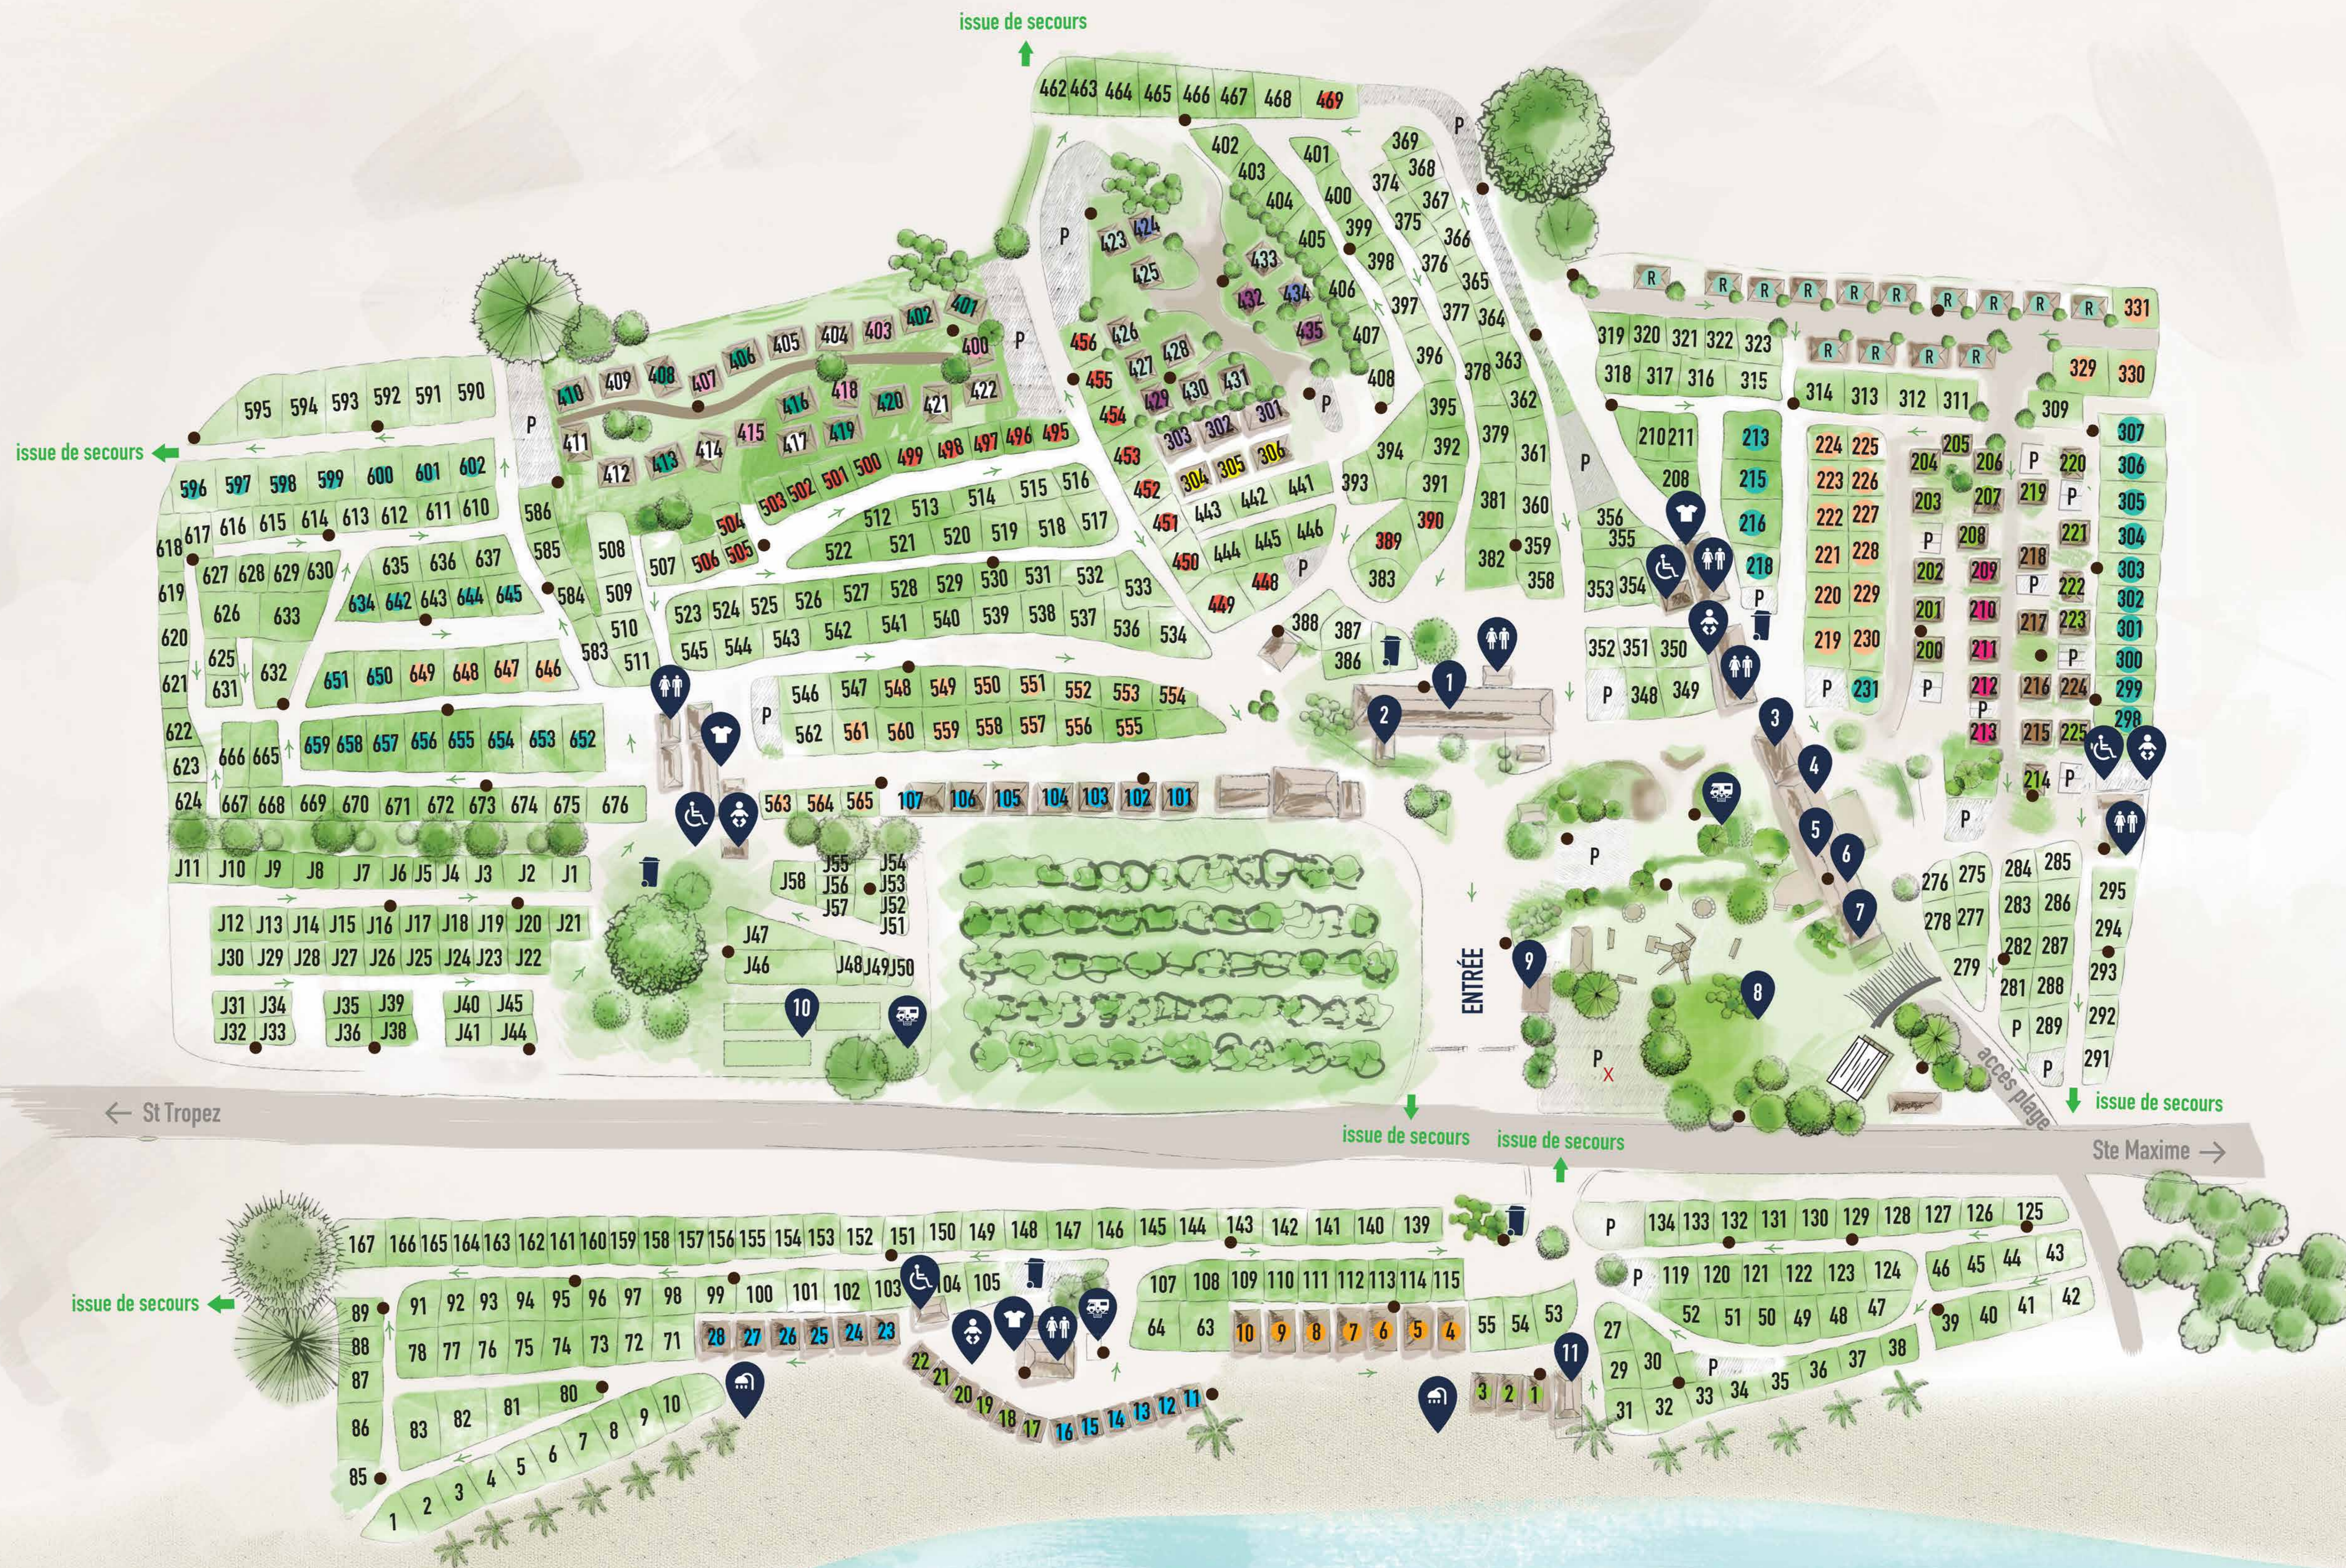

- 1 RECEPTION
- 2 POINT INFO
- 3 ÉPICERIE  
Supermarket
- 4 LA BRASSERIE  
Restaurant
- 5 SALLE DE JEUX  
Games room
- 6 SALLE DE FITNESS  
Fitness room
- 7 KID'S CLUB
- 8 ESPACE DIVERTISSEMENT  
Entertainment area
- 9 GARDIEN DE NUIT  
Night watchman
- 10 TERRAIN MULTISPORTS  
Sports ground
- 11 LA CABANE / SNACK

### MOBIL-HOME

- Confort 4 pers. 2ch
- Confort 6 pers. 3ch
- Confort Plus 2 pers. 1ch
- Confort Plus 4 pers. 2ch
- Confort Plus 4/6 pers. 2ch
- Confort Plus 6 pers. 3ch
- Premium 2 pers. 1ch
- Premium 4 pers. 2ch
- Premium 4/6 pers. 2ch
- Premium 6 pers. 3ch
- Premium Plus 2 pers. 1ch
- Premium Plus 4 pers. 2ch
- Premium Plus 6 pers. 3ch
- Mobil-Home Résident

### EMPLACEMENT

- Confort
- Confort Plus
- Premium
- Standard Tente

# GOLFE DE SAINT TROPEZ